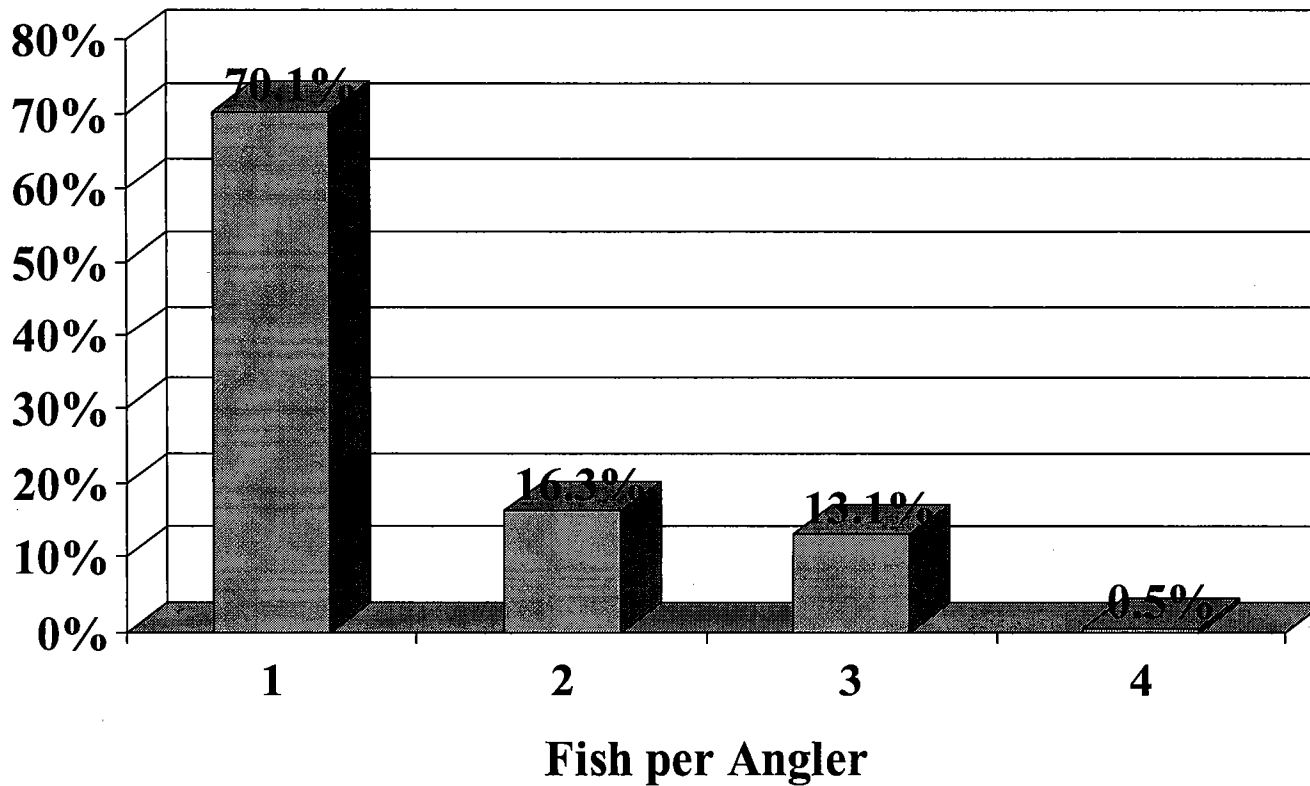

Bag Distribution of Red Drum Caught by Sport-Boat Anglers